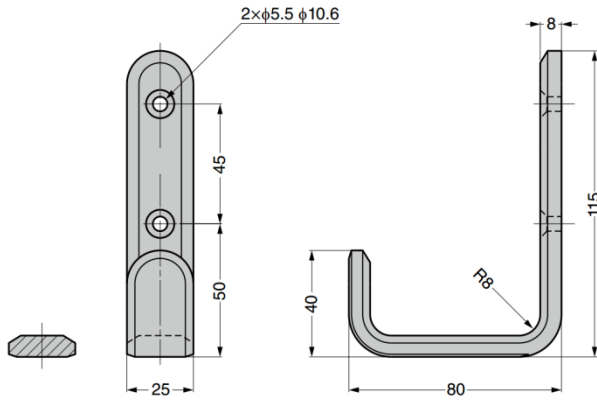

### Parts Included

- Raised countersunk head tapping screw 5×30 (SUS)

Part No.	Material	Finish	Load Capacity	
GXL-SF-115-S	Stainless Steel 304	Satin	360 N	39 kg
GXL-SF-115-M		Polished		

### Parts Included

- Raised countersunk head tapping screw 5×30 (SUS)

Part No.	Material	Finish	Top Hook Load Capacity		Bottom Hook Load Capacity	
GXL-SB-210-S	Stainless Steel 304	Satin	200 N	20 kg	380 N	39 kg
GXL-SB-210-M		Polished				