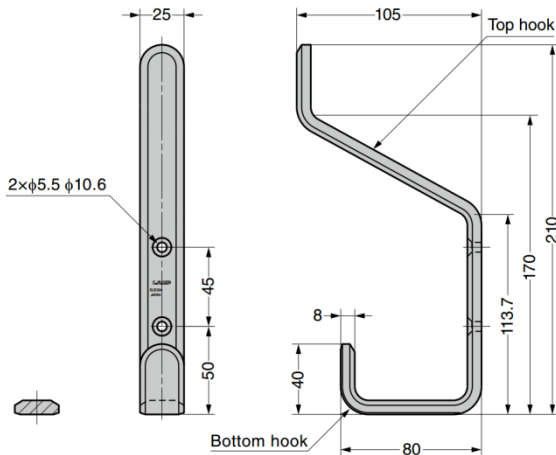

### Parts Included

- Raised countersunk head tapping screw 5×30 (SUS)

Part No.	Material	Finish	Load Capacity	
GXL-SF-115-S	Stainless Steel 304	Satin	360 N	39 kg
GXL-SF-115-M		Polished		

### Parts Included

- Raised countersunk head tapping screw 5×30 (SUS)

Part No.	Material	Finish	Top Hook Load Capacity		Bottom Hook Load Capacity	
GXL-SB-210-S	Stainless Steel 304	Satin	200 N	20 kg	380 N	39 kg
GXL-SB-210-M		Polished				